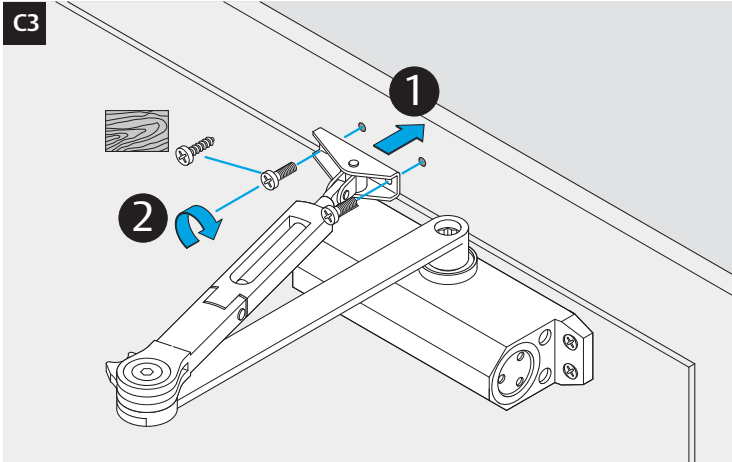

C

A

ASSA ABLOY is the global leader in door opening solutions dedicated to satisfying end-user needs for security, safety and convenience

ASSA ABLOY

ASSA ABLOY Aube Anjou
10, avenue de l'Europe
CS 50024 Sainte Savine
10304 TROYES Cedex-France

Tél.: +33 (0)3 25 42 30 30
Fax: +33 (0)3 25 43 31 29

Declaration of performance:
www.vachette.fr/dop