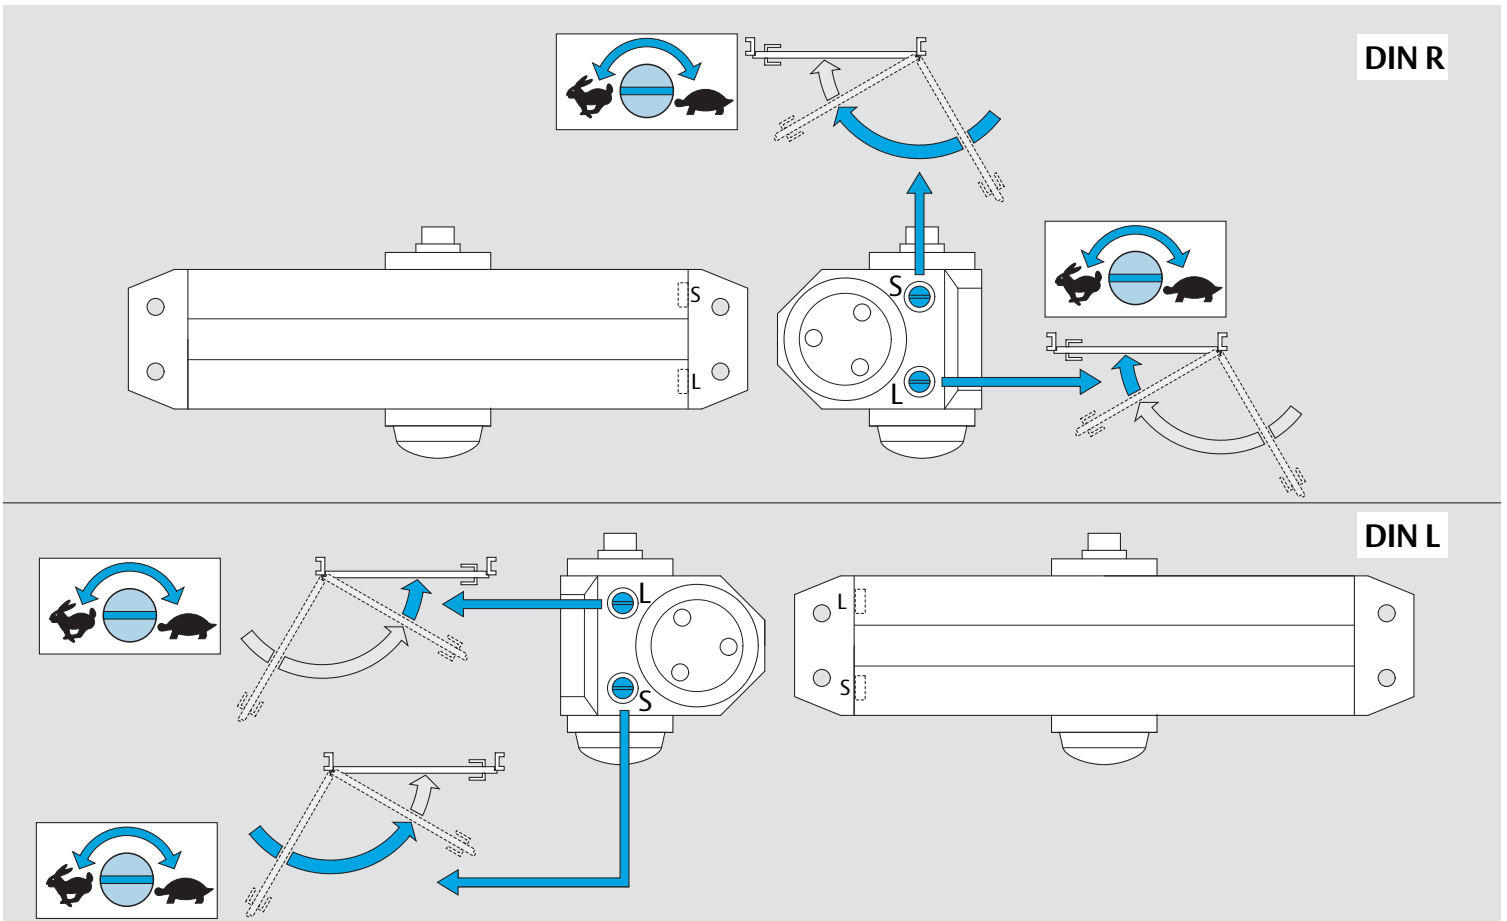

C

A

ASSA ABLOY is the global leader in door opening solutions dedicated to satisfying end-user needs for security, safety and convenience

ASSA ABLOY

ASSA ABLOY Aube Anjou
10, avenue de l'Europe
CS 50024 Sainte Savine
10304 TROYES Cedex-France

Tél.: +33 (0)3 25 42 30 30
Fax: +33 (0)3 25 43 31 29

Declaration of performance:
www.vachette.fr/dop