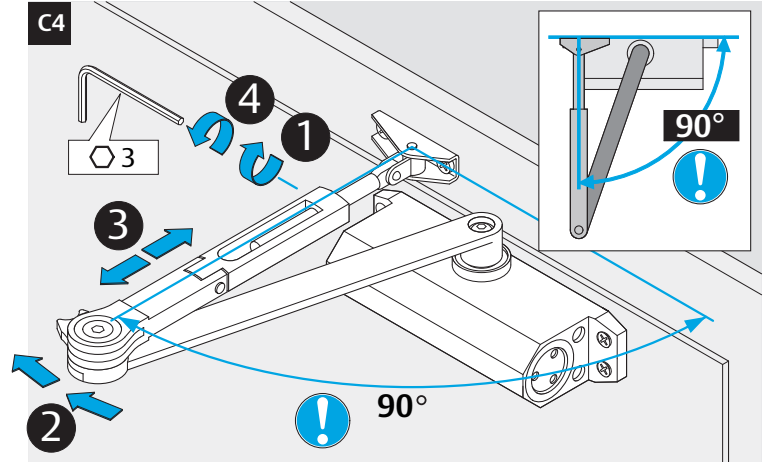

C

A

ASSA ABLOY is the global leader in door opening solutions dedicated to satisfying end-user needs for security, safety and convenience

ASSA ABLOY

ASSA ABLOY Aube Anjou
10, avenue de l'Europe
CS 50024 Sainte Savine
10304 TROYES Cedex-France

Tél.: +33 (0)3 25 42 30 30
Fax: +33 (0)3 25 43 31 29

Declaration of performance:
www.vachette.fr/dop